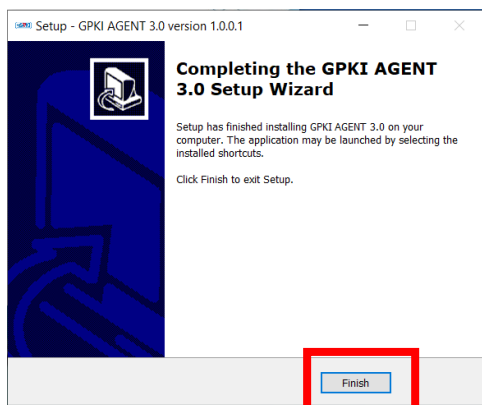

7. Klik Butang Try Again dan proses pemasangan GPKI Agent 3.0 versi 1.0.0.1 akan dimulakan semula.

Error

Select action

Setup was unable to automatically close all applications. It is recommended that you close all applications using files that need to be updated by Setup before continuing.

→ Try again

→ Ignore the error and continue

→ Cancel installation

8. Klik Butang Finish selepas Agen GPKI berjaya dipasang.

9. Skrin Utama Agen GPKI 3.0 Release 1.0.0.1 akan dipaparkan seperti berikut dan pemasangan Agen GPKI telah selesai.